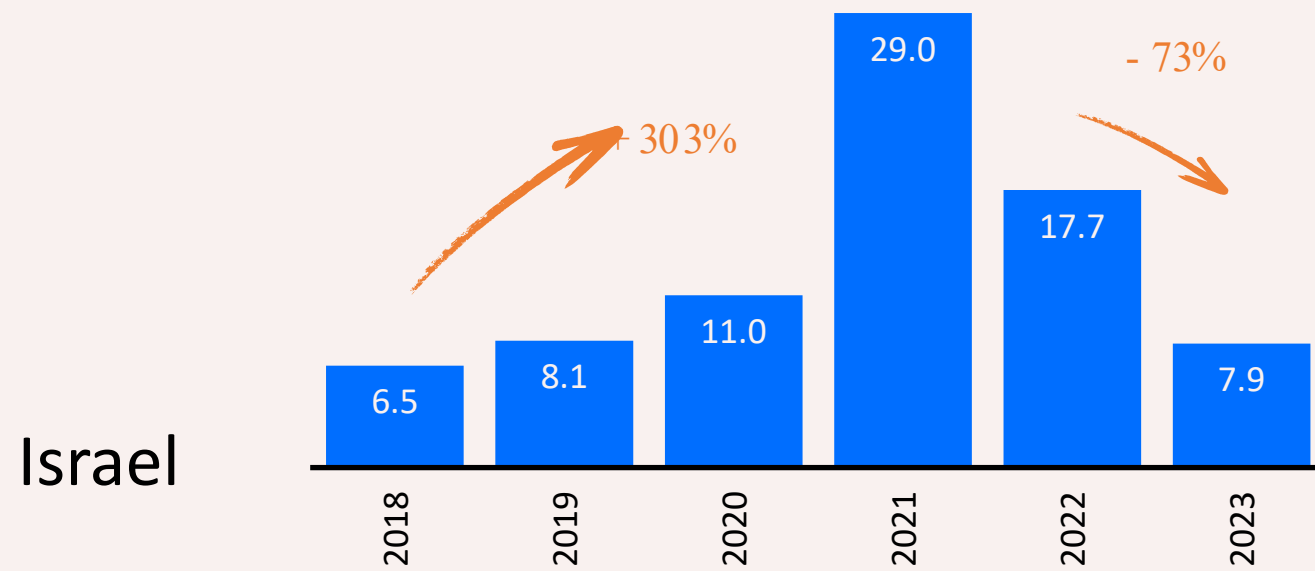

Private Funding – Global Comparison