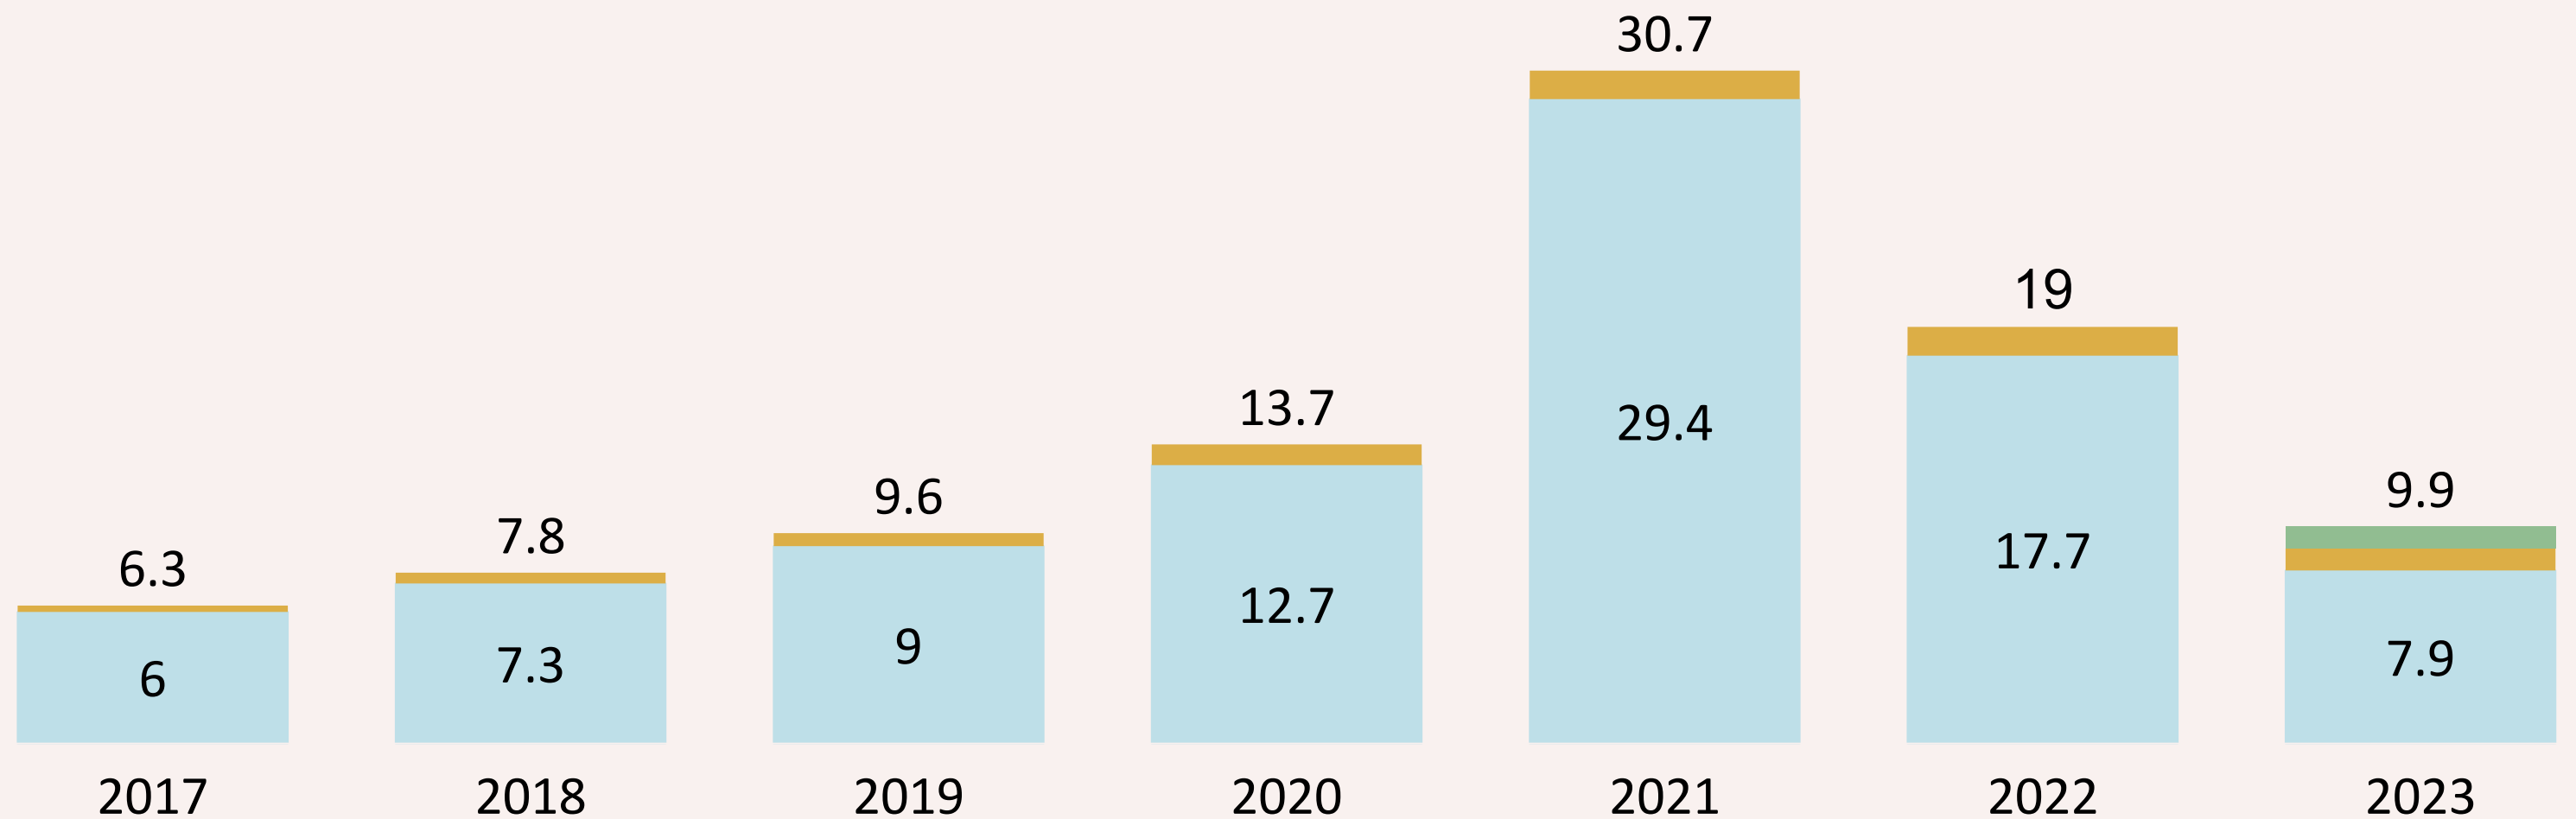

# Currently there are nearly 450 MNC Innovation and R&D Centers in Israel

STARTUP  
NATION  
CENTRAL

# Private Funding – Global Comparison

Leading the world  
in several key  
innovation  
parameters 

#1

Number of  
Startups

PER CAPITA

#2

Venture Capital  
Investments

PER CAPITA